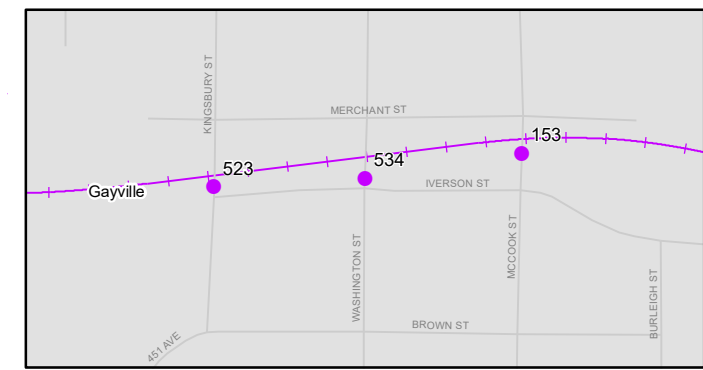

Yankton County

Lesterville

Utica

Inset #1

Gayville

Legend

CountLocations

- 2018
- 2017
- 2016
- 2015
- 2014
- 2013
- 2012
- 2011
- 2010

- Local Roads
- Interstate Highways
- US Numbered Highways
- State Numbered Highways
- Railroads
- Rivers
- Citylimit Boundaries
- Water Bodies