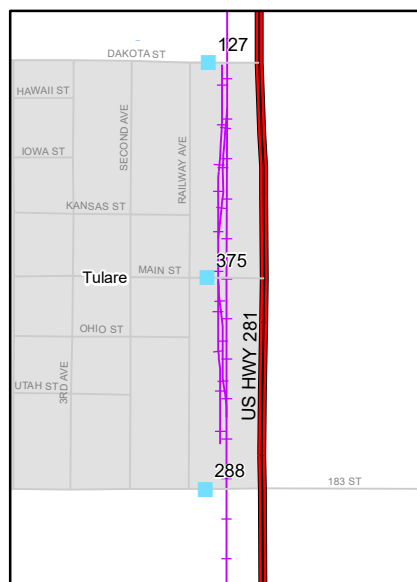

Redfield

Tulare

Northville

Inset #1

Legend

CountLocations

- 2018
- 2017
- 2016
- 2015
- 2014
- 2013
- 2012
- 2011
- 2010
- Local Roads
- Interstate Highways
- US Numbered Highways
- State Numbered Highways
- Railroads
- Rivers
- Water Bodies

Spink County