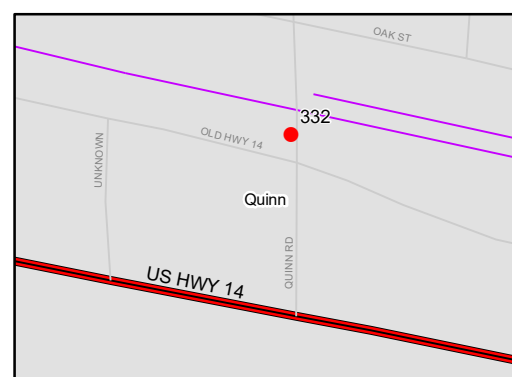

New Underwood

Wall

Wasta

Quinn

Legend

CountLocations

- 2018 (light blue dot)
- 2017 (blue dot)
- 2016 (red dot)
- 2015 (magenta dot)
- 2014 (purple dot)
- 2013 (light blue dot)
- 2012 (dark blue square)
- 2011 (red square)
- 2010 (green square)

Local Roads (thin grey line)

Interstate Highways (thick yellow-green line)

US Numbered Highways (thick red line)

State Numbered Highways (thick orange line)

Railroads (purple line with cross-ticks)

Pennington County - East