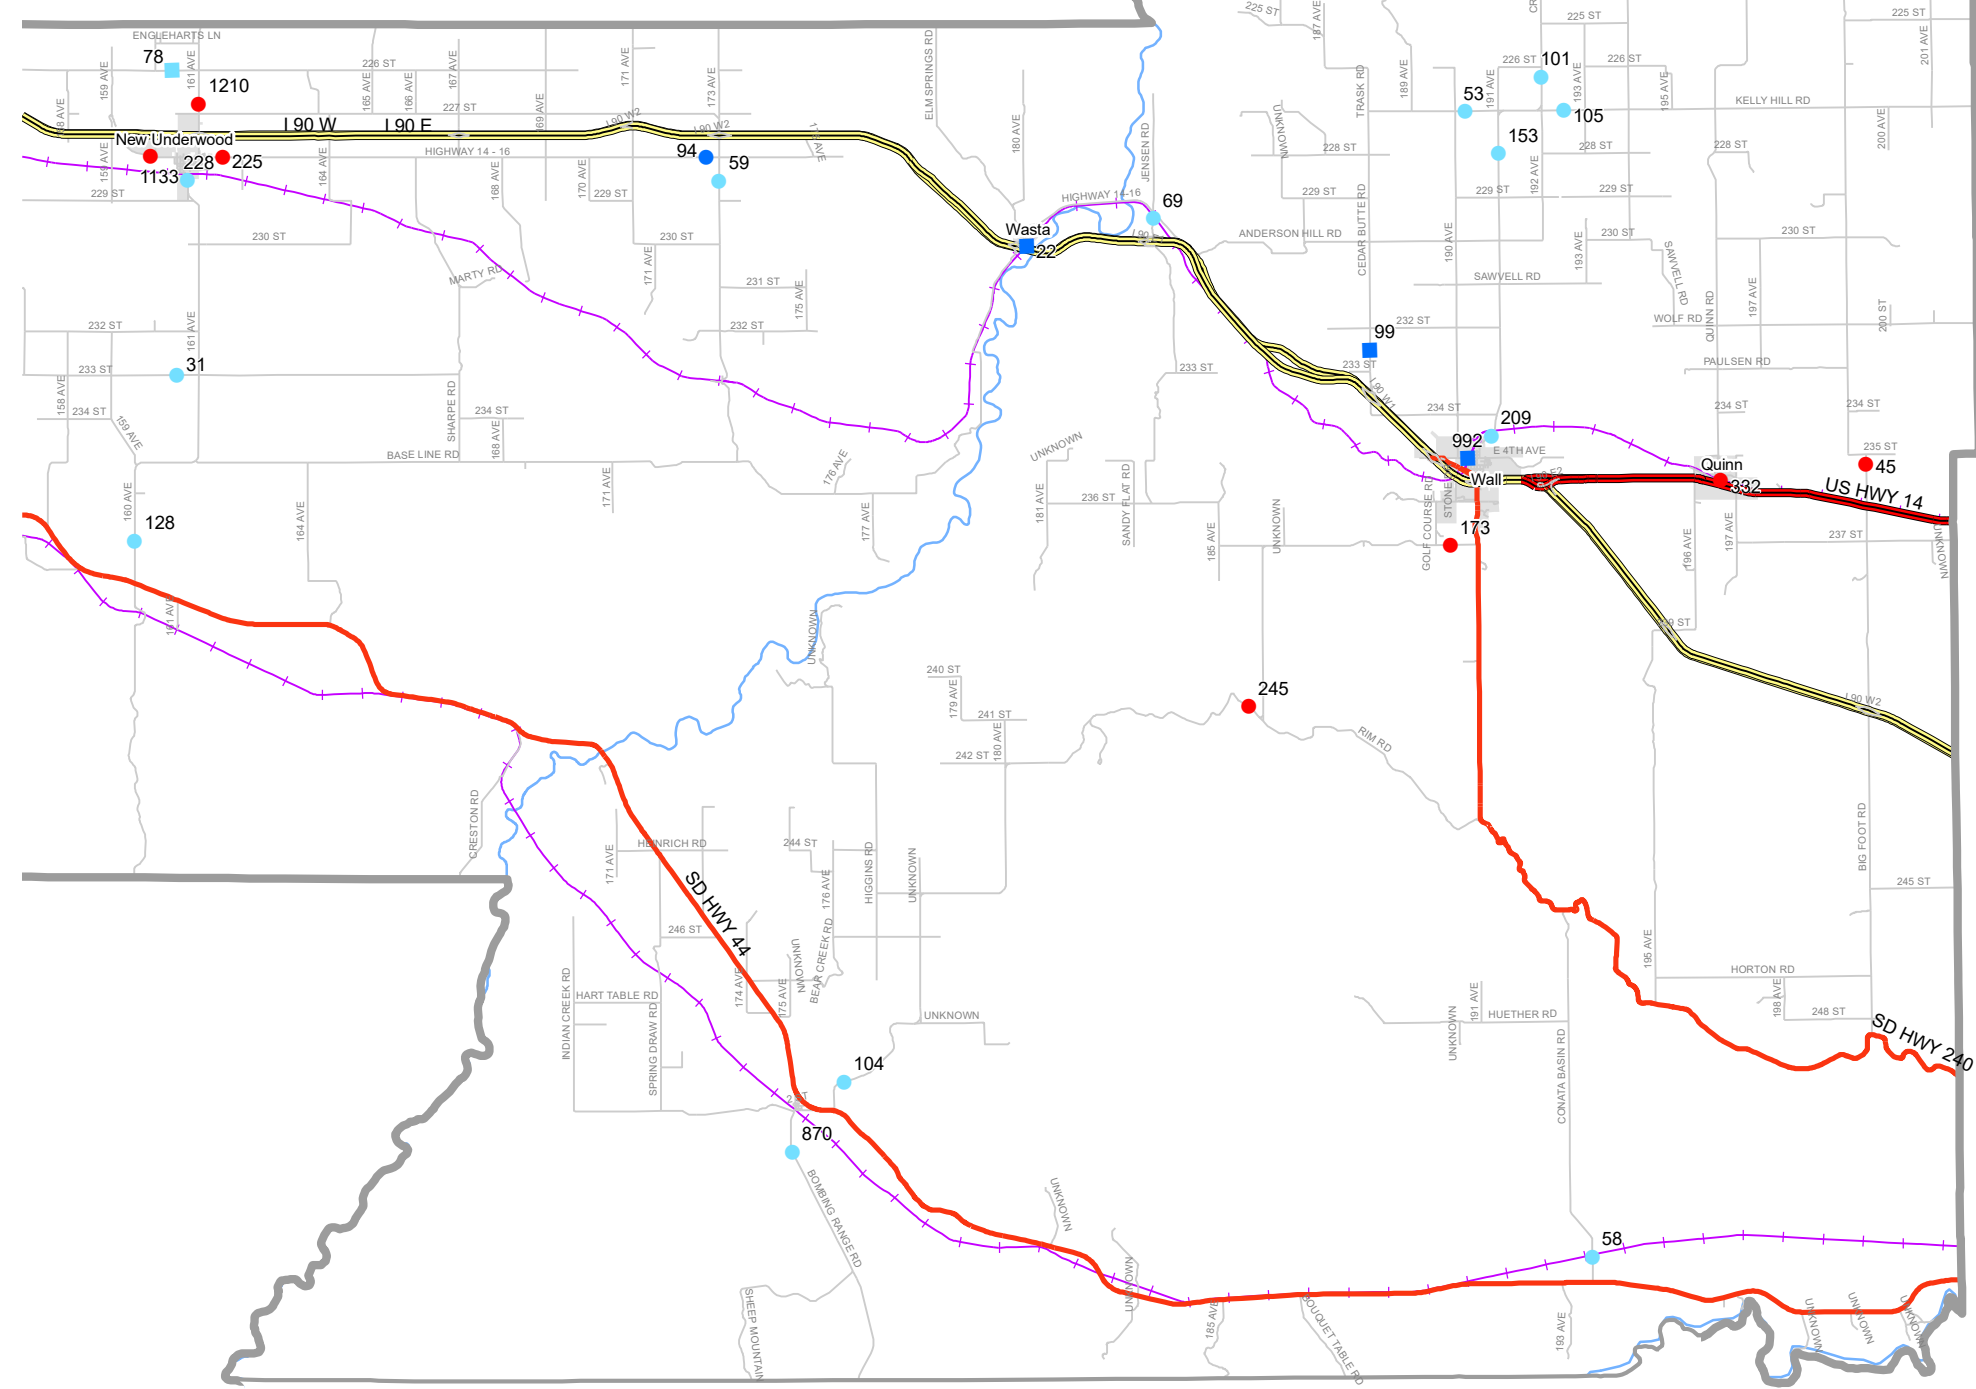

New Underwood

Wall

Wasta

Quinn

Legend

CountLocations

- 2018 (light blue dot)
- 2017 (blue dot)
- 2016 (red dot)
- 2015 (magenta dot)
- 2014 (purple dot)
- 2013 (light blue dot)
- 2012 (dark blue square)
- 2011 (red square)
- 2010 (green square)

Local Roads (thin grey line)

Interstate Highways (thick yellow-green line)

US Numbered Highways (thick red line)

State Numbered Highways (thick orange line)

Railroads (purple line with cross-ticks)

Pennington County - East