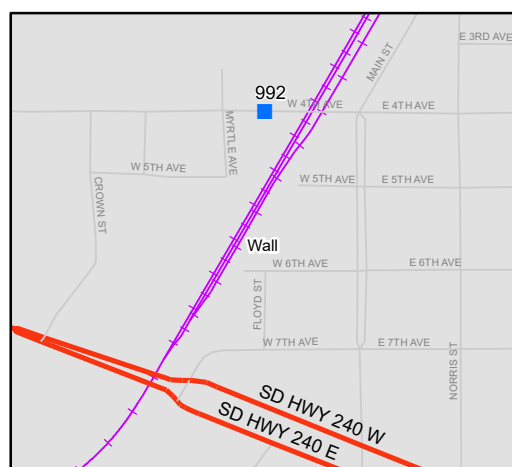

New Underwood

Wall

Wasta

Quinn

Legend

CountLocations

- 2018 (light blue dot)
- 2017 (blue dot)
- 2016 (red dot)
- 2015 (magenta dot)
- 2014 (purple dot)
- 2013 (light blue dot)
- 2012 (dark blue square)
- 2011 (red square)
- 2010 (green square)

Local Roads (thin grey line)

Interstate Highways (thick yellow-green line)

US Numbered Highways (thick red line)

State Numbered Highways (thick orange line)

Railroads (purple line with cross-ticks)

Pennington County - East