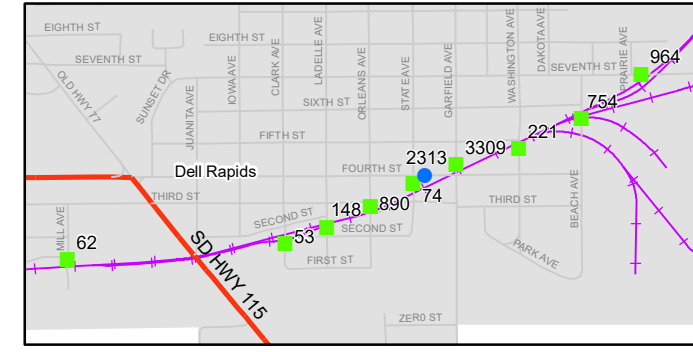

Sherman

Garretson

Valley Springs

Baltic

Minnehaha County

Legend

CountLocations

- 2018
- 2017
- 2016
- 2015
- 2014
- 2013
- 2012
- 2011
- 2010
- <all other values>
- Interstate Highways
- US Numbered Highways
- SD Numbered Highways
- Railroads
- Rivers
- Water Bodies

Hartford

Colton

Inset #1

Crooks

Dell Rapids