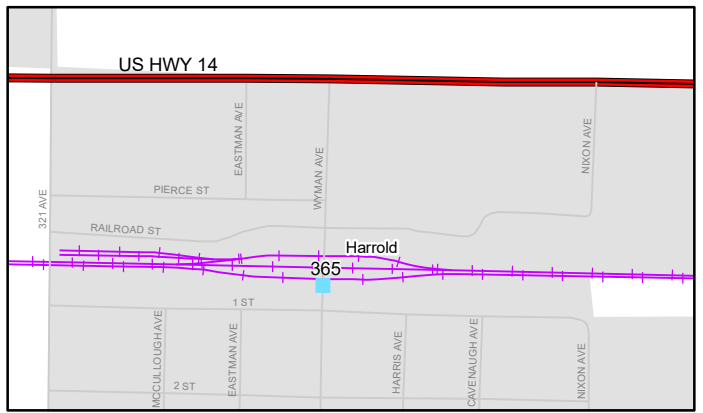

Inset #1

Blunt

Harrold

Hughes County

Legend

CountLocations

- 2018 (light blue)
- 2017 (dark blue)
- 2016 (red)
- 2015 (green)
- 2014 (purple)
- 2013 (light blue square)
- 2012 (dark blue square)
- 2011 (red square)
- 2010 (green square)