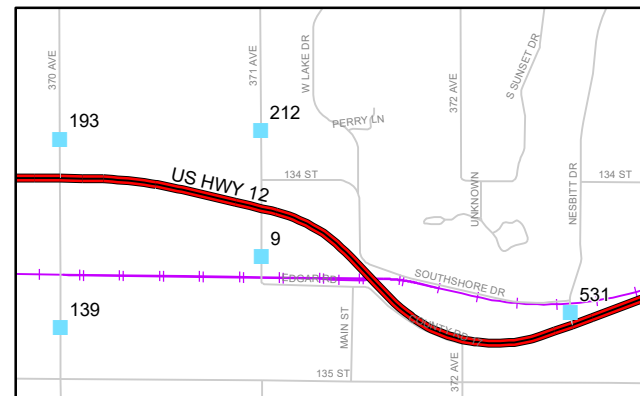

Roscoe

Ipswich

Inset #1

Legend

- CountLocations**
- 2018 (Light Blue Circle)
 - 2017 (Blue Circle)
 - 2016 (Red Circle)
 - 2015 (Green Circle)
 - 2014 (Purple Circle)
 - 2013 (Light Blue Square)
 - 2012 (Blue Square)
 - 2011 (Red Square)
 - 2010 (Green Square)
- Other Features:**
- Local Roads (Thin Grey Line)
 - Interstate Highways (Thick Yellow Line)
 - US Numbered Highways (Thick Red Line)
 - State Numbered Highways (Thick Orange Line)
 - Railroads (Purple Dashed Line)
 - Water Bodies (Light Blue Area)

Edmunds County