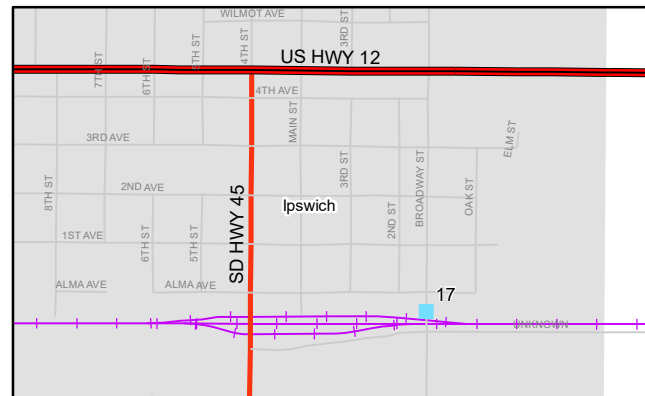

Roscoe

Ipswich

Inset #1

Legend

- CountLocations**
- 2018 (Light Blue Circle)
 - 2017 (Blue Circle)
 - 2016 (Red Circle)
 - 2015 (Green Circle)
 - 2014 (Purple Circle)
 - 2013 (Light Blue Square)
 - 2012 (Blue Square)
 - 2011 (Red Square)
 - 2010 (Green Square)
- Other Features:**
- Local Roads (Thin Grey Line)
 - Interstate Highways (Thick Yellow Line)
 - US Numbered Highways (Thick Red Line)
 - State Numbered Highways (Thick Orange Line)
 - Railroads (Purple Dashed Line)
 - Water Bodies (Light Blue Area)

Edmunds County