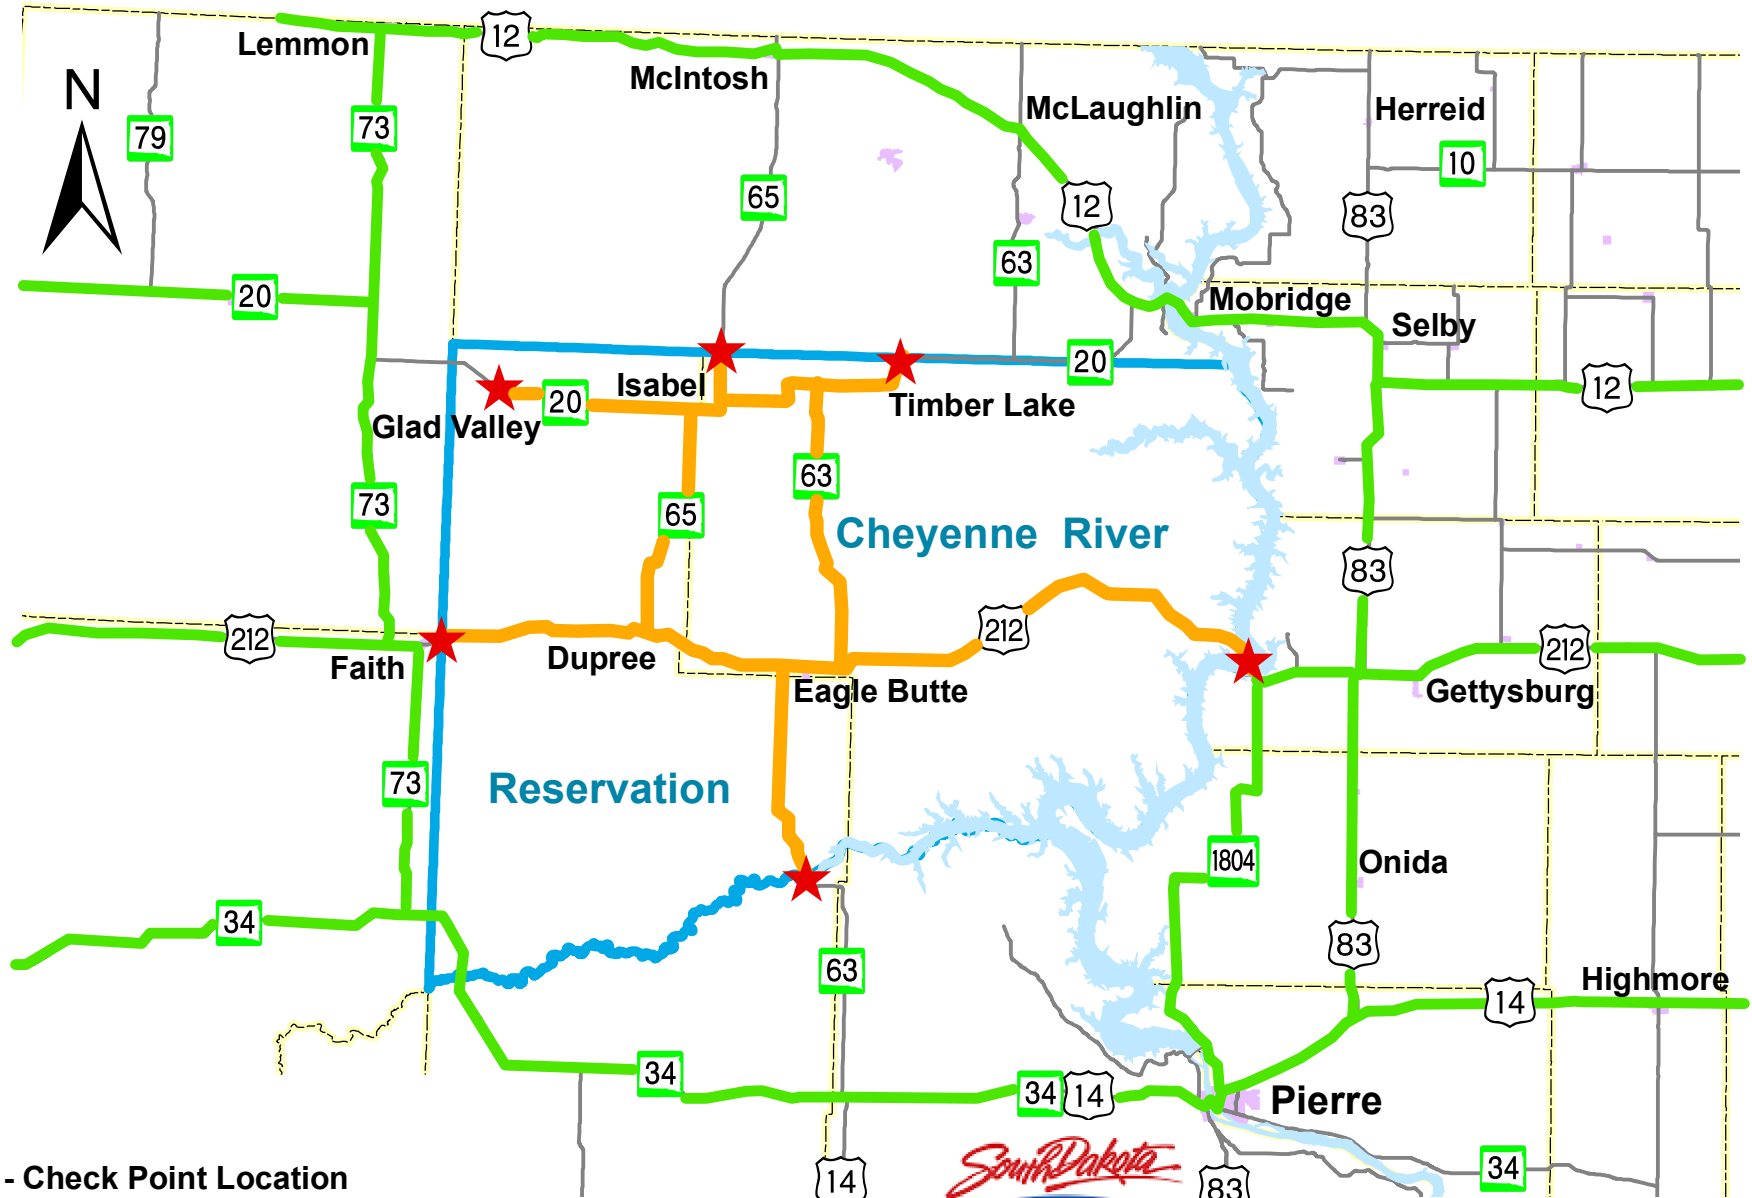

Cheyenne River Reservation COVID Travel Restrictions

-  - Check Point Location
-  - State Highways Restricted to Commercial, Local, Essential service traffic only
-  - Alternate Routes for Through Traffic to consider

Call 511 or check
Safetravelusa.com
for latest information