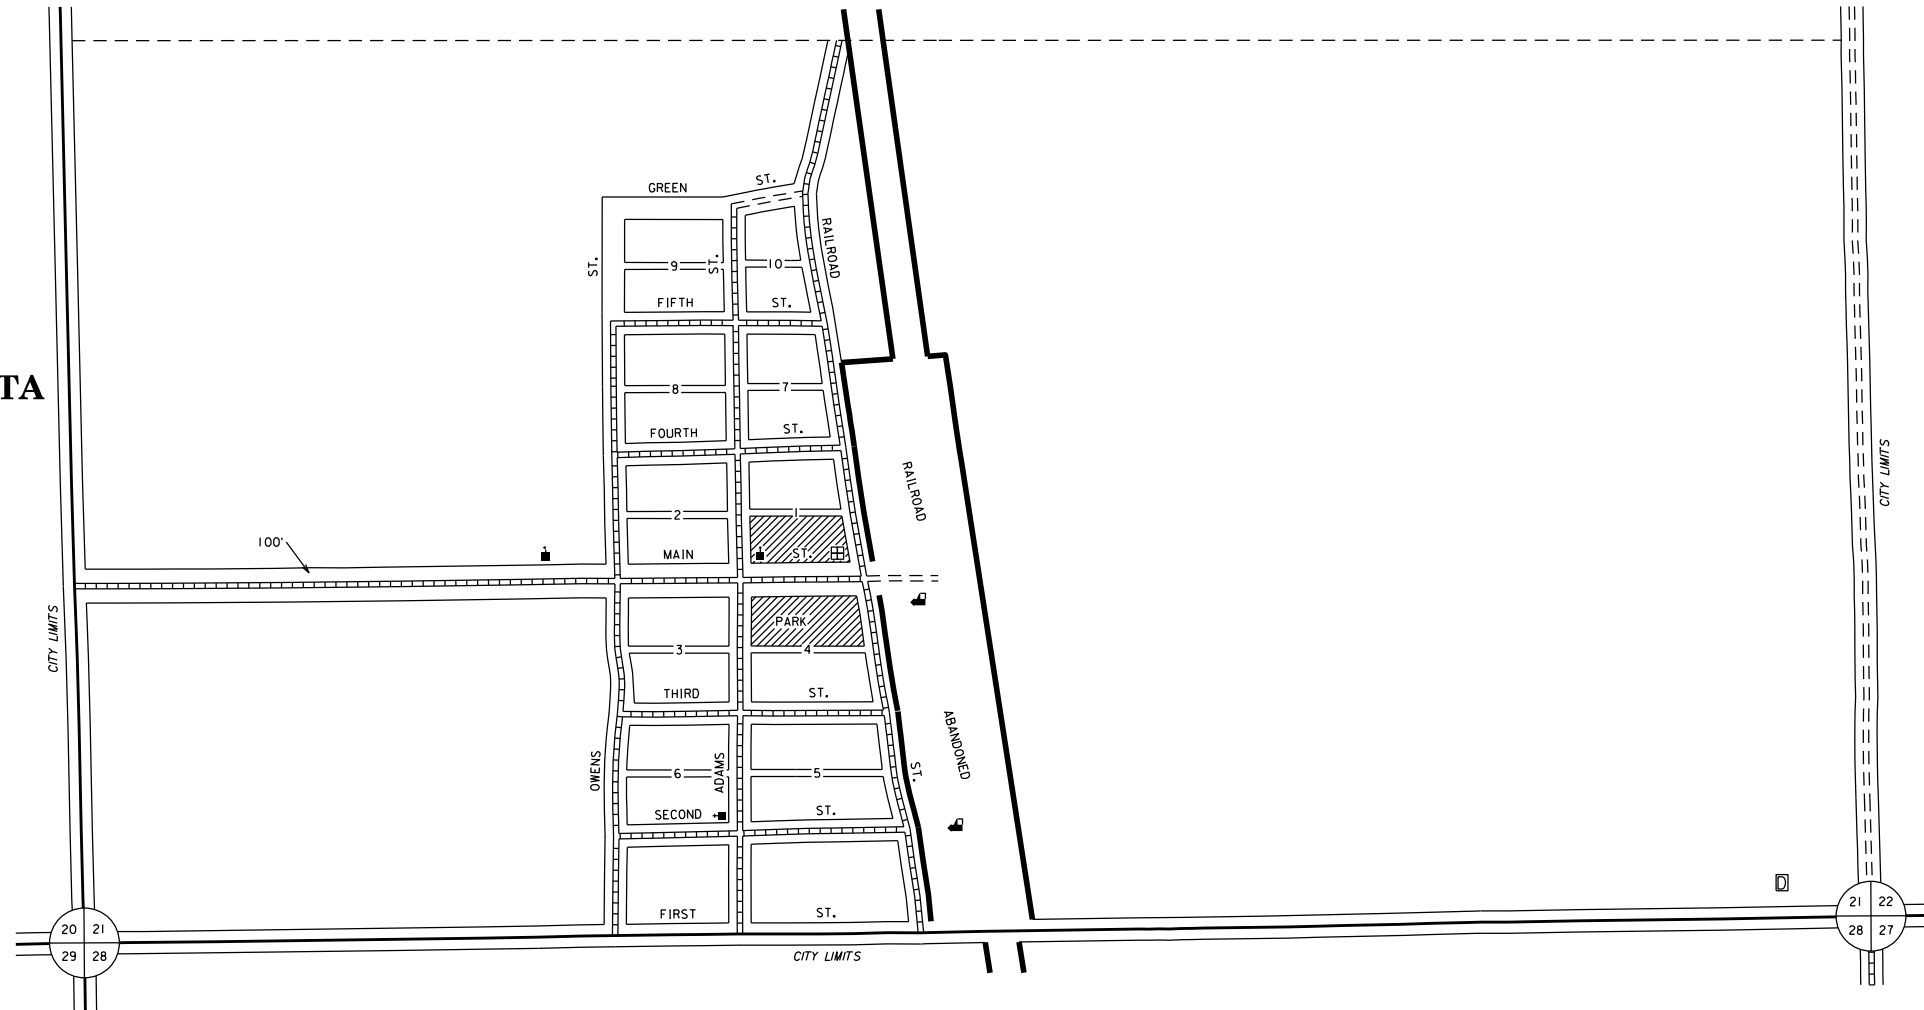

CITY MAP
ERWIN
KINGSBURY COUNTY - SOUTH DAKOTA
T 112 N - R 55 W

SCALE

POP. 45 (2010)

2017

PREPARED BY

SOUTH DAKOTA
DEPARTMENT OF TRANSPORTATION

IN COOPERATION WITH
U.S. DEPARTMENT OF TRANSPORTATION
FEDERAL HIGHWAY ADMINISTRATION

ALL STREET RIGHT OF WAY 66 FT.
ALLEYS 20 FT.

(UNLESS OTHERWISE INDICATED)
(UNOFFICIAL EDITION)

LEGEND

- U.S. NUMBERED HIGHWAY
- U.S. NUMBERED INTERSTATE HIGHWAY
- STATE NUMBERED HIGHWAY
- STREAMS, CREEKS, AND OTHER WATERWAYS
- CANALS, LATERALS, IRRIGATION DITCHES WITH DIRECTION OF FLOW
- HARD SURFACE
- GRAVEL SURFACE
- EARTH SURFACE UNIMPROVED
- TRAIL
- GRADE
- CENTRAL BUSINESS DISTRICT
- TOWN CENTER (COUNTY SEAT)
- CITY LIMITS
- RAILROAD
- GRAIN ELEVATOR
- SWIMMING POOL
- BALL FIELD
- CEMETERY
- HOSPITAL
- HIGHWAY GARAGE (C-COUNTY, S-STATE)
- POST OFFICE
- CHURCH
- LIBRARY
- POWER PLANT
- WATER SUPPLY STAND PIPE OR TANK
- MUNICIPAL BUILDING
- BULK PLANT
- FIREHALL
- SCHOOLHOUSE
- TOWNHALL
- MUSEUM
- POLICE STATION
- AIRPORT