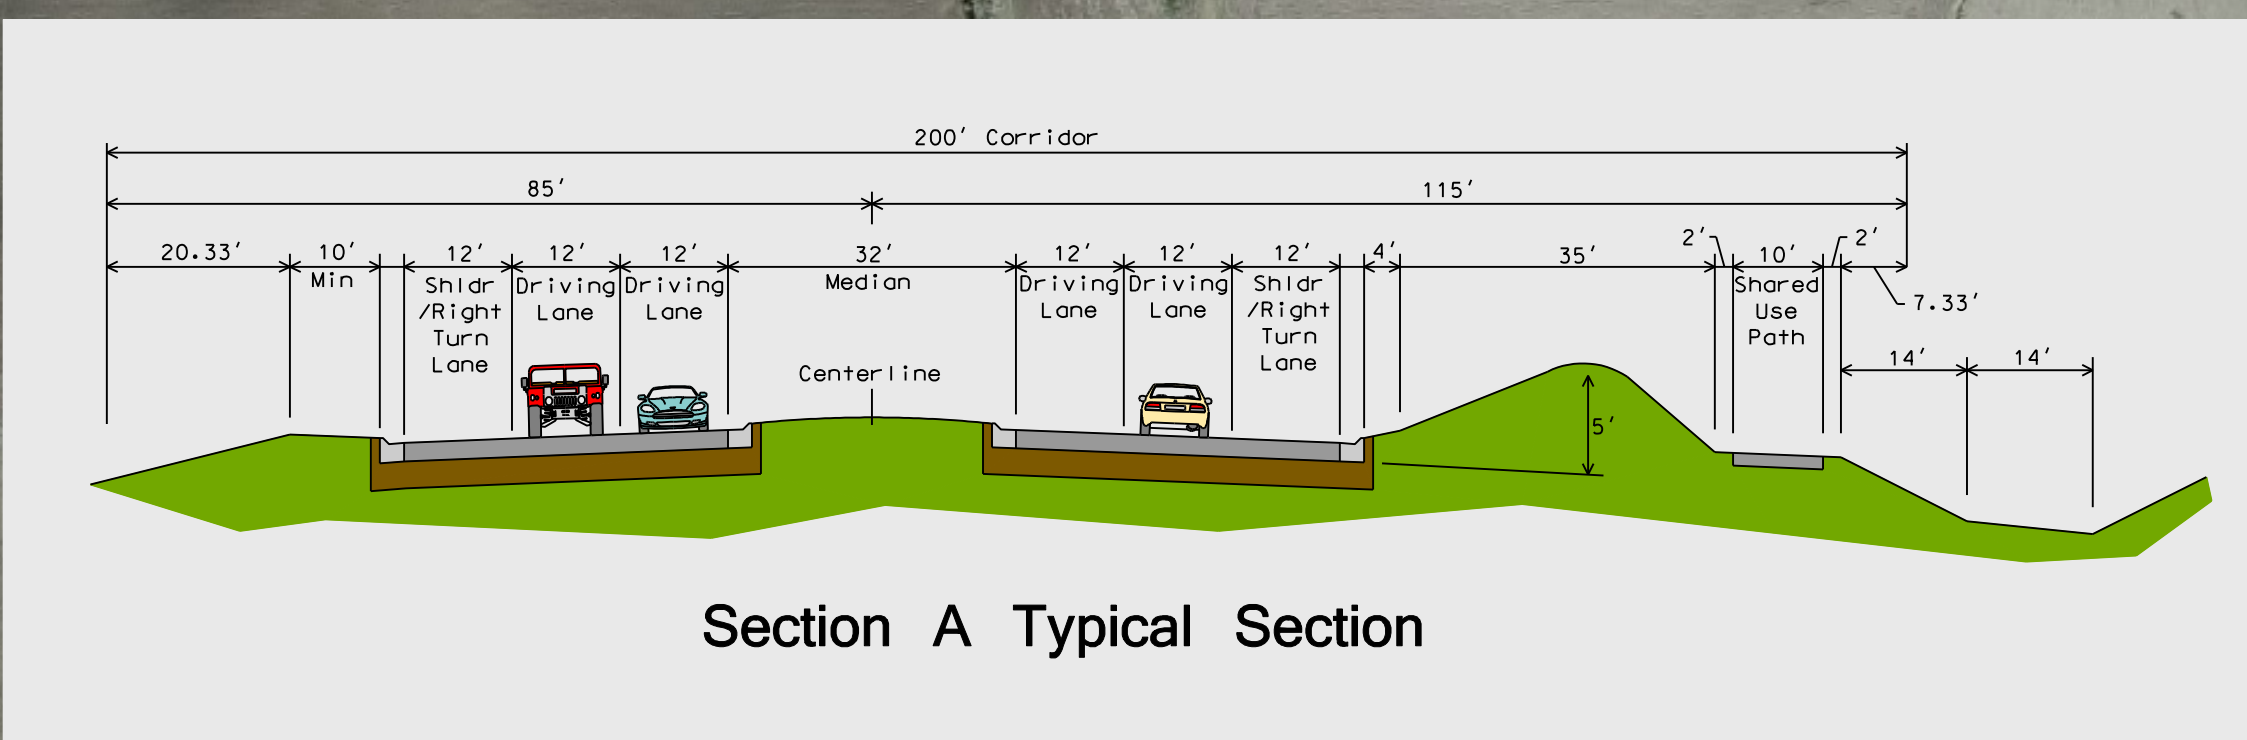

Segment A(1) - SD115 (Minnesota Ave.) to Sycamore Ave.

Sioux Falls

P0100(101)405 PCN 0077
SD100 Corridor Preservation
December 2006

Segment 1
SD115 (Minnesota Ave.) to
57th Street