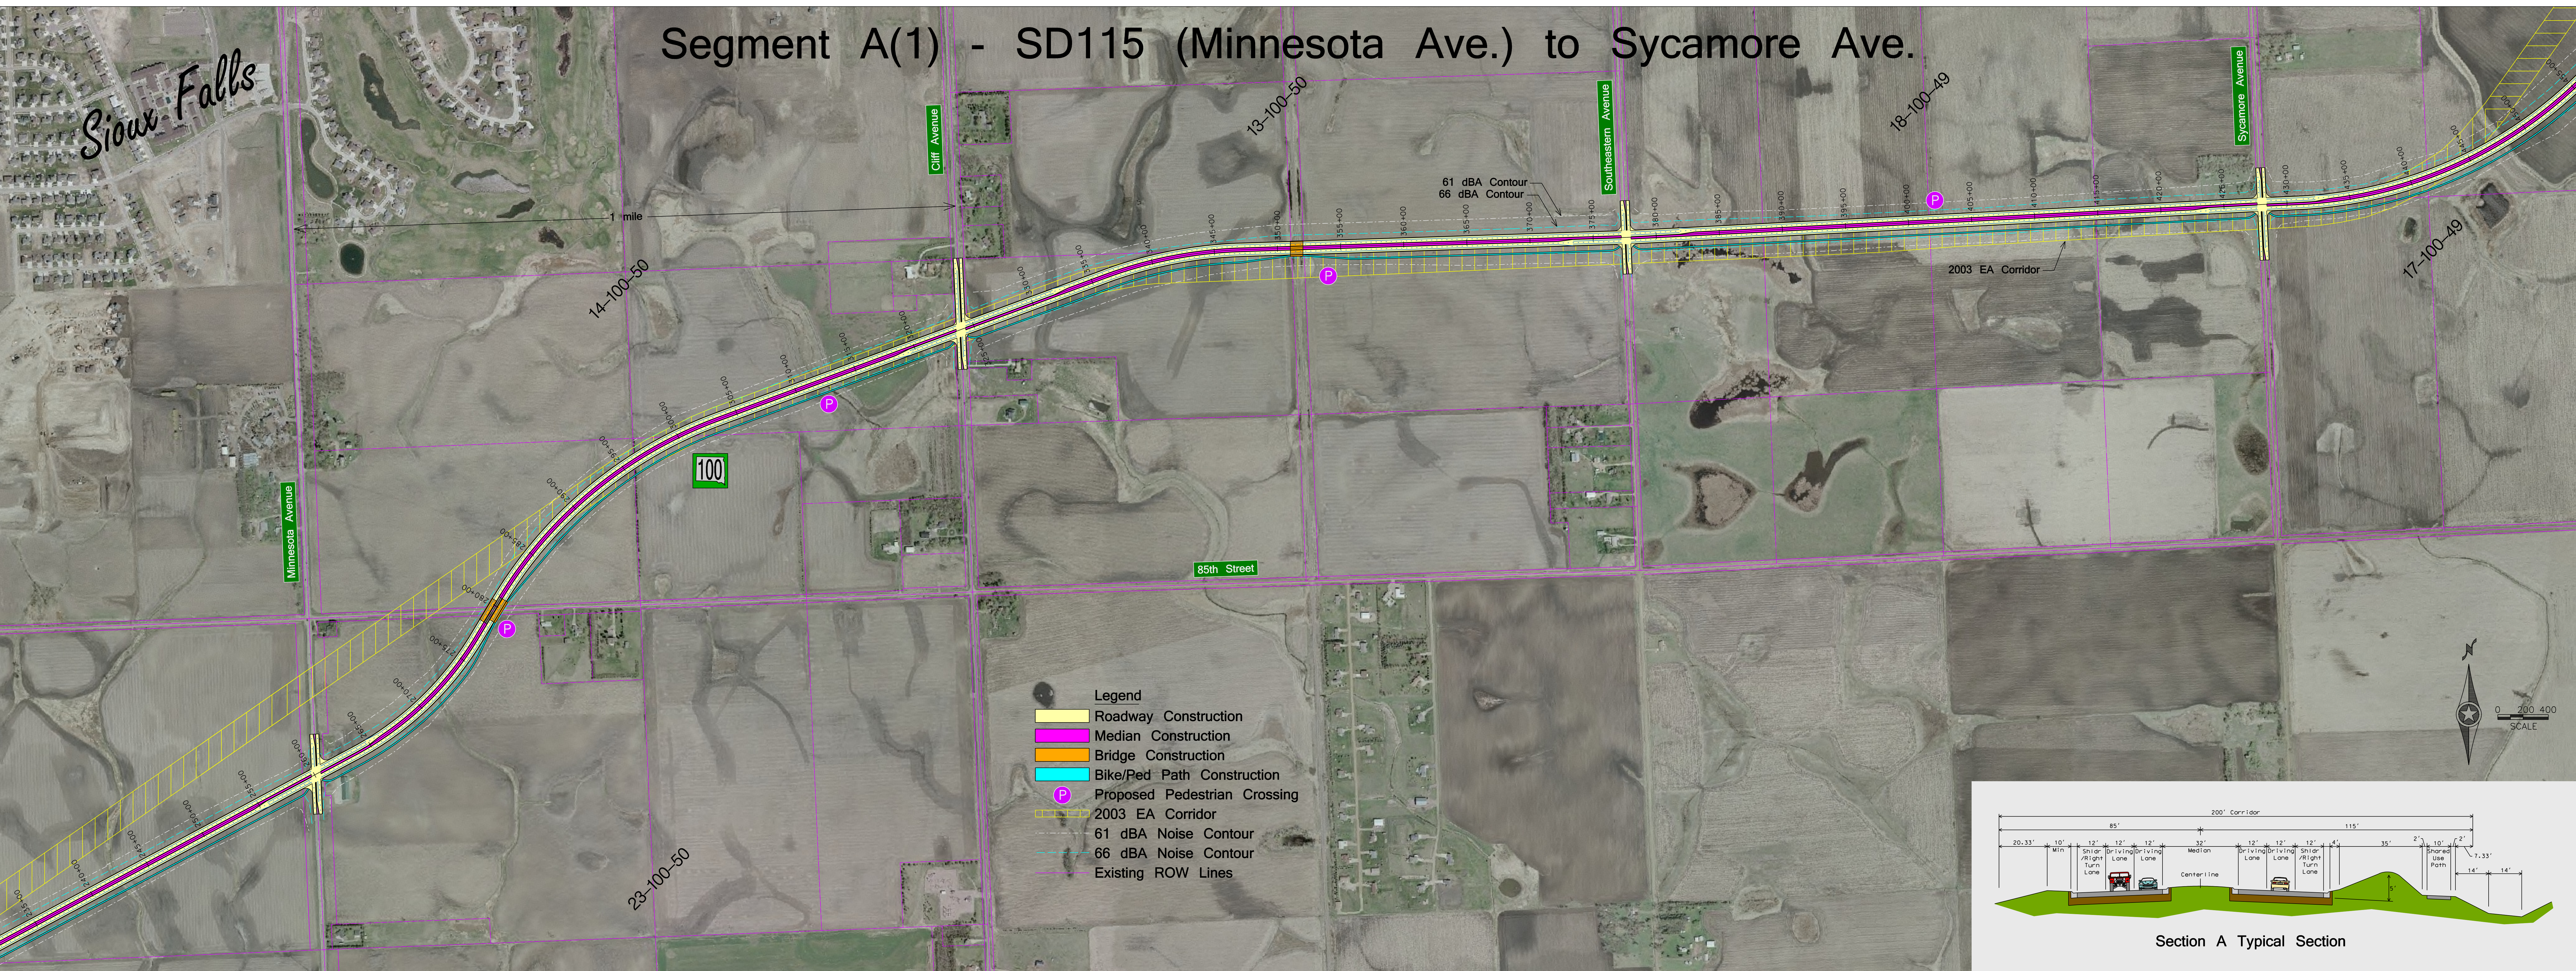

Segment A(1) - SD115 (Minnesota Ave.) to Sycamore Ave.

Sioux Falls

P0100(101)405 PCN 0077
SD100 Corridor Preservation
December 2006

Segment 1
SD115 (Minnesota Ave.) to
57th Street