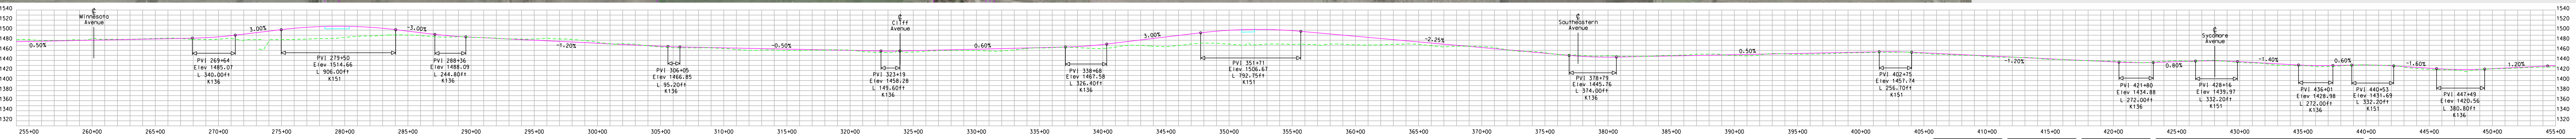

Segment A(1) - SD115 (Minnesota Ave.) to Sycamore Ave.

Sioux Falls

P0100(101)405 PCN 0077
SD100 Corridor Preservation
December 2006

Segment 1
SD115 (Minnesota Ave.) to
57th Street